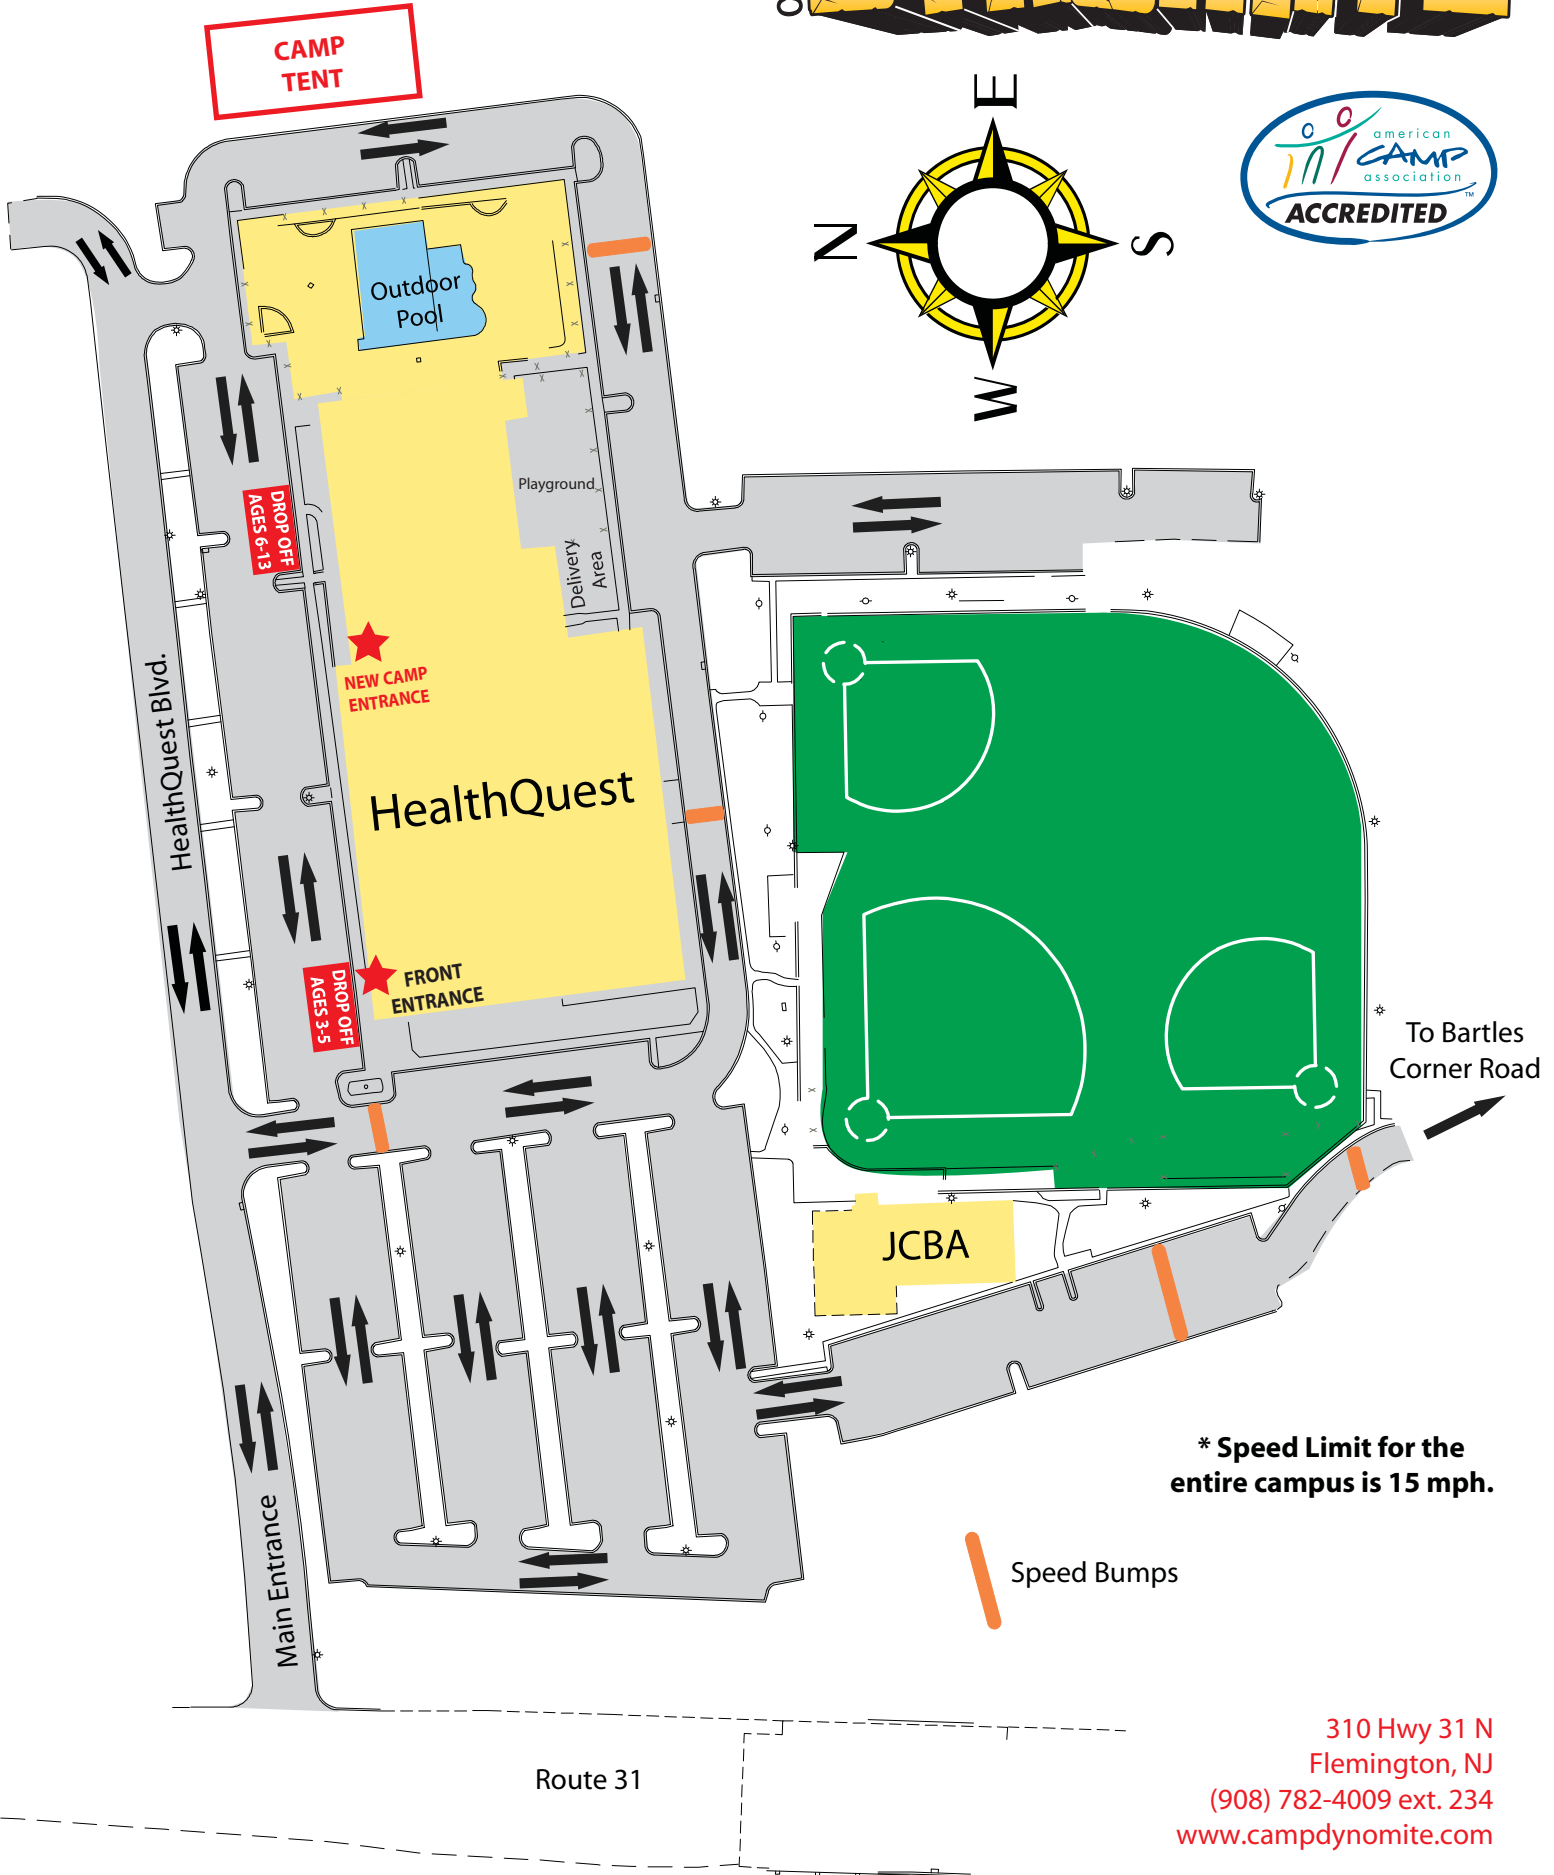

Campus Map

HealthQuest Summer Camp
Camp DYNAMITE

* Speed Limit for the entire campus is 15 mph.

Speed Bumps

310 Hwy 31 N
Flemington, NJ
(908) 782-4009 ext. 234
www.campdynamite.com