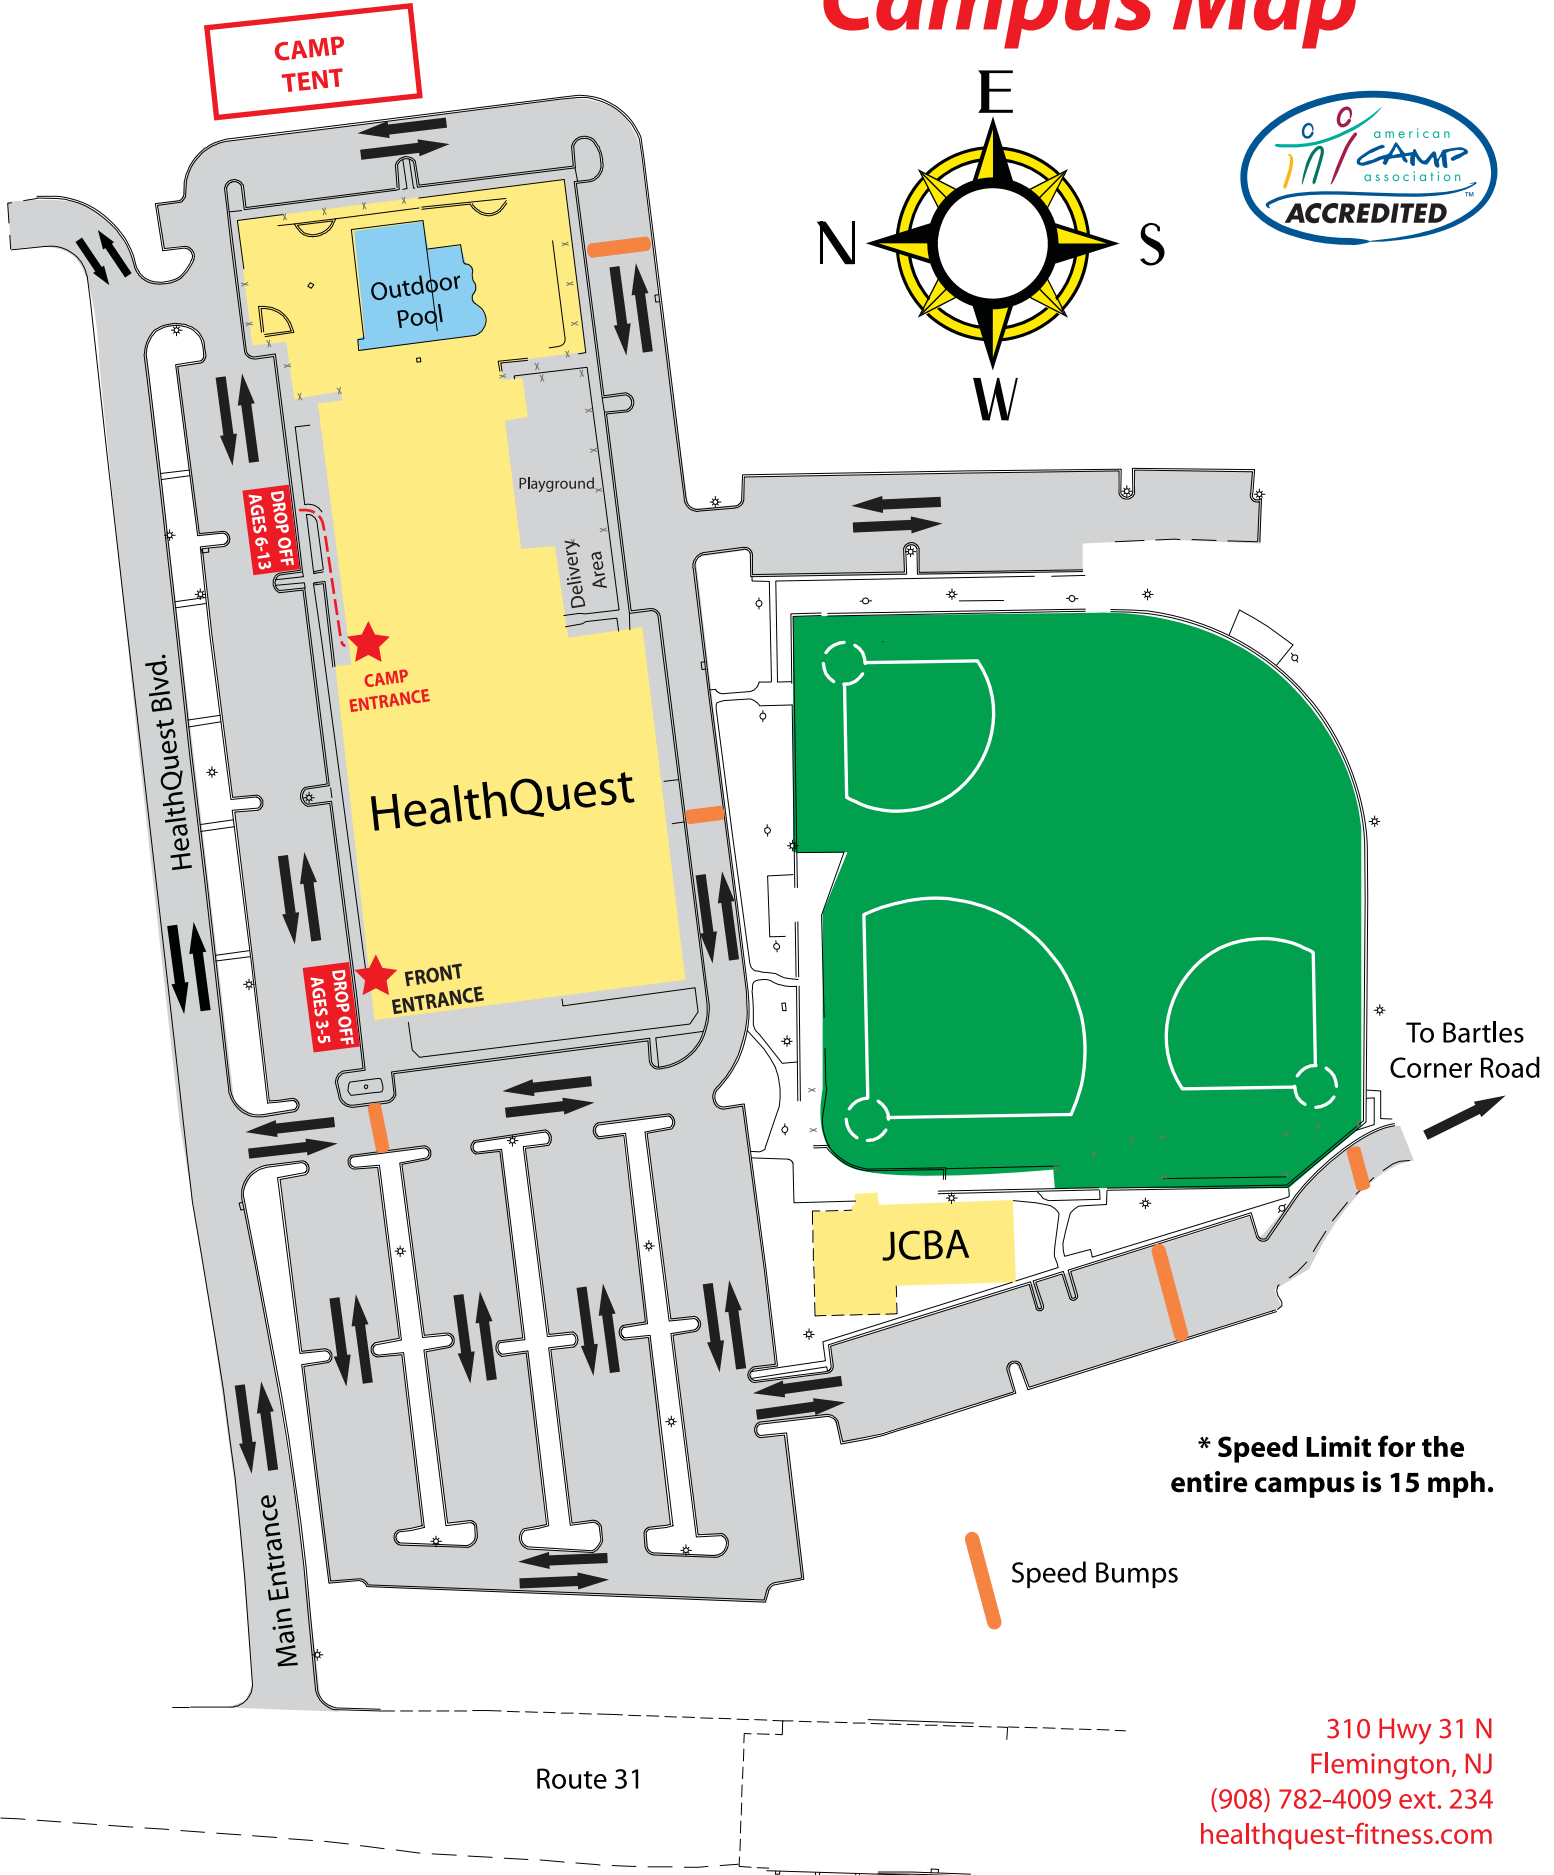

# HealthQuest Summer Camp

## Campus Map

310 Hwy 31 N  
Flemington, NJ  
(908) 782-4009 ext. 234  
healthquest-fitness.com